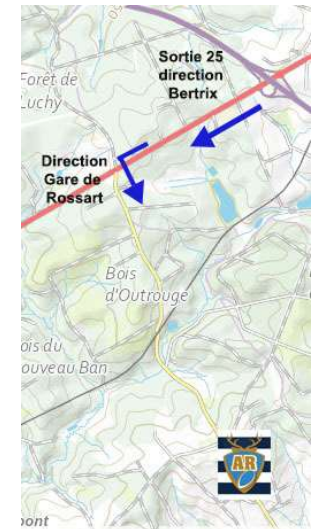

Address of the day

Ardenne Rugby, 31 rue des Houppettes 6880 Rossart (Bertrix).

On arrival, for the smooth running, it is imperative to go through the aunt reception to validate the teams and the programming of the matches. Thank you.